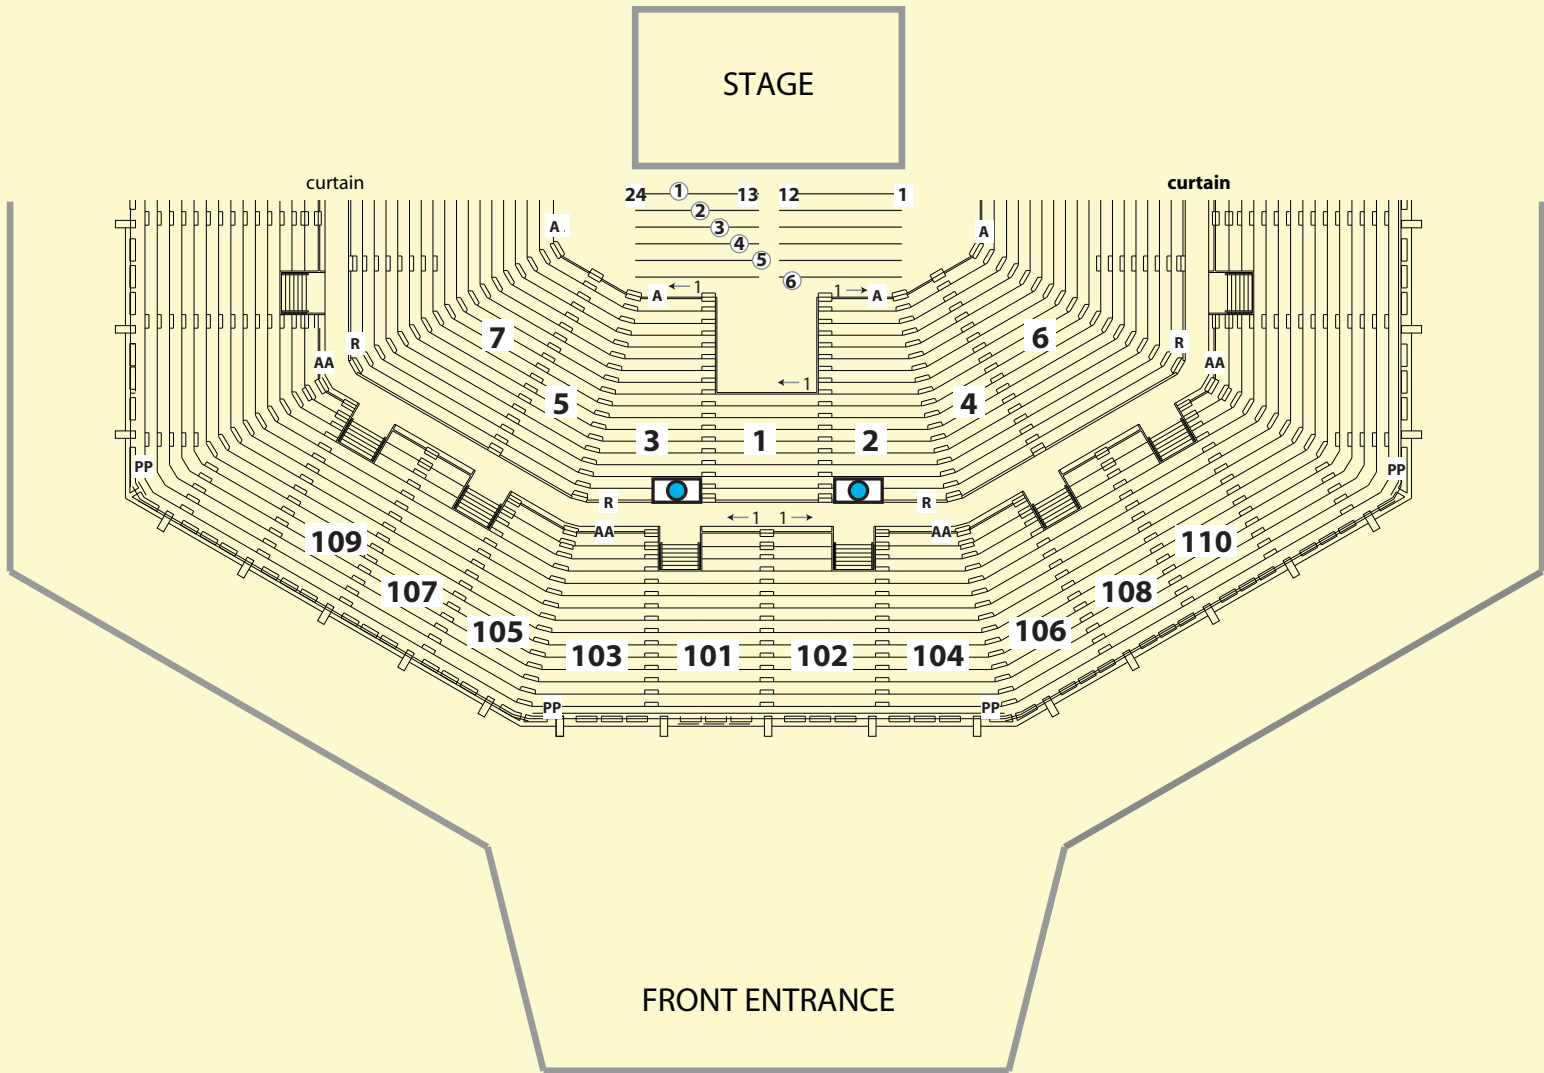

Accessible parking,
entrance & elevator

GENERAL
PARKING

NORTH

JOHN D. MILLETT HALL

PERFORMING ARTS SERIES LAYOUT

 Accessible seating