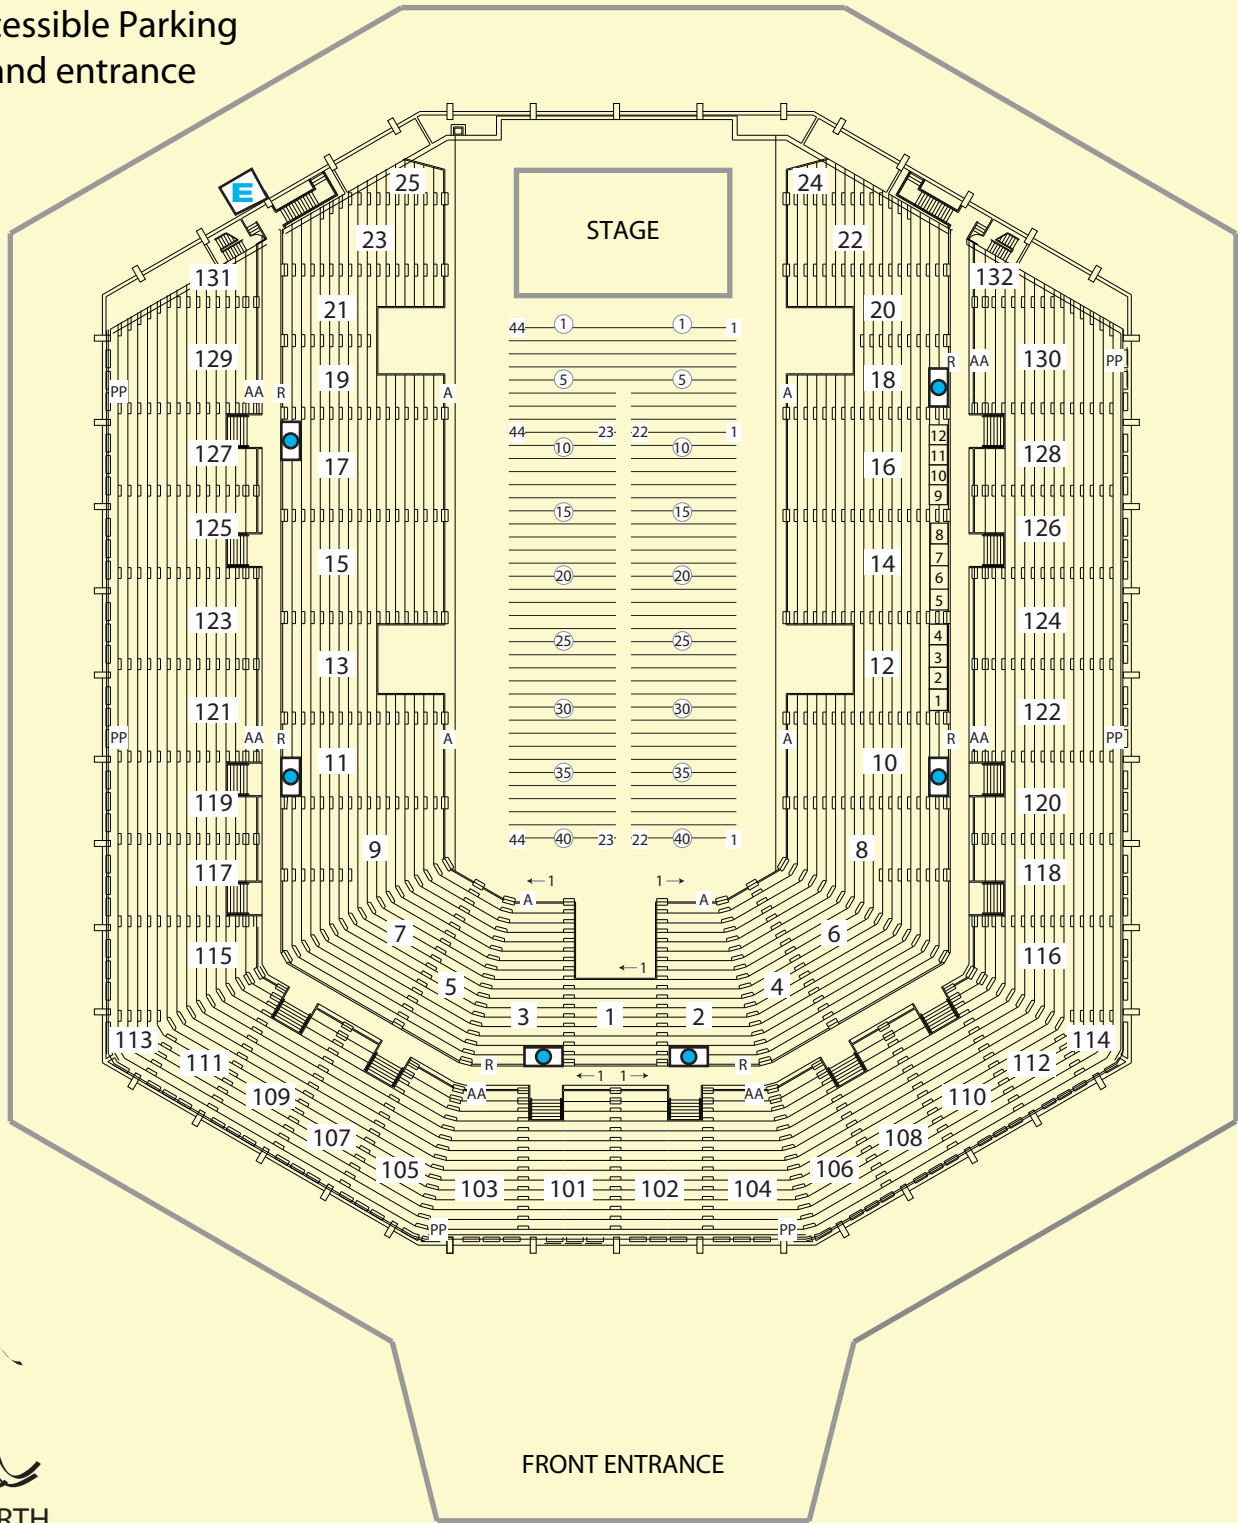

Accessible Parking and entrance

GENERAL PARKING

NORTH

## FULL CONCERT SETUP

Accessible seating

Elevator

Total Capacity 10,857